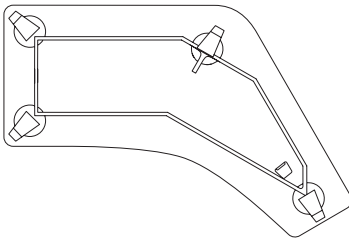

LTS rounded-square table bases h73cm in natural oak with LTS rounded-square oak table top.
Noa 4L Wood chair with a fully upholstered shell in Seattle ES047.

LTS Table Bases

LTS Table Bases Round

LTS Table Bases Rounded-square

LTS Table Bases Square

LTS Table Bases Rectangular

LTS Table Bases Wing

LTS Table Tops

LTS Table Top Round

LTS Table Top Rounded-square

LTS Table Top Square

LTS Table Top Rectangular