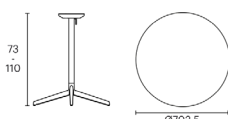

Products

Product

TABLE BASES PILE 4R Ø703.5

Designed by: Estudi Manel Molina

ME074076

Structure

- Aluminium base with non-slip caps, lacquered according to Enea colors.
- Ø50 mm extruded aluminium tubular column.
- Table top support with proprietary folding mechanism made of polyamide.

Compatible with Enea Fold table tops:

- Fenix NTM.
- HPL Compact.

Accessories

- Felt glides.
- Trolley.

Measures

WEIGHT - VOLUME

Product	Weight (kg)	Dimensions (cm)	Unit/Box	Weight/Box (kg)
Structure H73	4.00	110 x 60 x 23	1	4.90
Structure H110	4.90	110 x 60 x 23	1	5.70
HPL Table top square 60x60	5.00	60 x 60 x 1	1	16.05
Fenix Table top square 60x60	5.00	60 x 60 x 1	1	10.65
HPL Table top square 70x70	6.90	70 x 70 x 1	1	8.23
Fenix Table top square 70x70	6.90	70 x 70 x 1	1	8.23
HPL Table top square 80x80	9.00	80 x 80 x 1	1	10.75
Fenix Table top square 80x80	9.00	80 x 80 x 1	1	10.75
HPL cuadroide 60x60	5.00	60 x 60 x 1	1	6.05
Fenix Table top rounded-square 60x60	5.00	60 x 60 x 1	1	10.65
HPL Table top rounded-square 70x70	6.90	70 x 70 x 1	1	8.23
Fenix Table top rounded-square 70x70	6.90	70 x 70 x 1	1	8.23
HPL Table top rounded-square 80x80	9.00	80 x 80 x 1	1	10.75
Fenix Table top rounded-square 80x80	9.00	80 x 80 x 1	1	10.75
HPL Table top rounded Ø60	4.00	60 x 60 x 1	1	5.05
Fenix Table top rounded Ø60	4.00	60 x 60 x 1	1	5.05
HPL Table top rounded Ø70	5.90	70 x 70 x 1	1	7.23
Fenix Table top rounded Ø70	5.90	70 x 70 x 1	1	7.23
HPL Table top rounded Ø80	8.00	80 x 80 x 1	1	9.75
Fenix Table top rounded Ø80	8.00	80 x 80 x 1	1	9.75