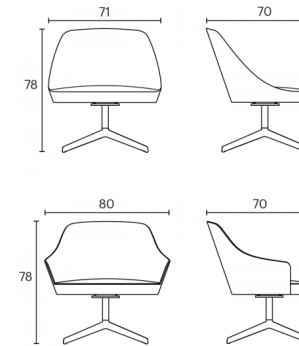

KAIKAK LOUNGE 4-STAR

enea

BY Estudi Manel Molina

Structures

- Curved, high-frequency moulded oak plywood shell and E-1 adhesive
- Screw-nut metallic joints
- 4-spoke die-cast aluminium

Measures

Accessories

Cushion

Felt foot pads

The shell of 4-star structure Kaiak lounge, available with or without arms, is made of natural or stained oak wood and has a broad range of upholstery options available: fully upholstered, upholstered seat and inside upholstery. Its swivel structure can be lacquered in any of our colours.