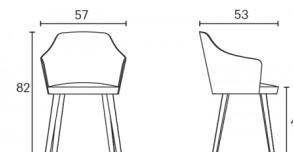

KAIKAK ARMCHAIR

enea

BY Estudi Manel Molina

Structures

- Curved, high-frequency moulded oak plywood shell and E-1 adhesive
- Screw-nut metallic joints
- 4 solid oak legs
- UNE-EN 16139-2015

Measures

Accessories