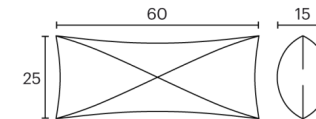

CUSHIONS

enea

BY Estudi Manel Molina

Structures

- 60% fibre / 40% feather filling
- Removable cover with two-way side zip
- Seam on two sides

Measures

Enea's cushions feature a fibre and feather filling and a cover that can be made in any of our fabrics. They are available in 3 different sizes, and are ideal to combine with the Kubika bench or with any of our lounge chairs, providing greater warmth and comfort to both domestic and corporate spaces.