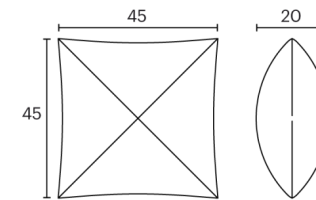

CUSHIONS

enea

BY Estudi Manel Molina

Structures

- 60% fibre / 40% feather filling
- Removable cover with two-way side zip
- Seam on two sides

Measures

Enea's cushions feature a fibre and feather filling and a cover that can be made in any of our fabrics. They are available in 3 different sizes, and are ideal to combine with the Kubika bench or with any of our lounge chairs, providing greater warmth and comfort to both domestic and corporate spaces.