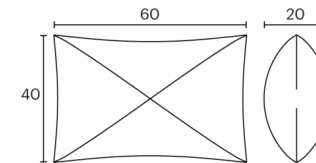

CUSHIONS

enea

BY Estudi Manel Molina

Structures

- 60% fibre / 40% feather filling
- Removable cover with two-way side zip
- Seam on two sides

Measures

Enea's cushions feature a fibre and feather filling and a cover that can be made in any of our fabrics. They are available in 3 different sizes, and are ideal to combine with the Kubika bench or with any of our lounge chairs, providing greater warmth and comfort to both domestic and corporate spaces.